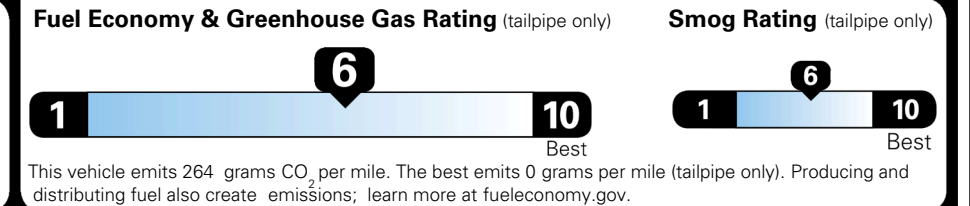

Actual results will vary for many reasons, including driving conditions and how you drive and maintain your vehicle. The average new vehicle gets 29 MPG and costs $8,500 to fuel over 5 years. Cost estimates are based on 15,000 miles per year at $ 3.30 per gallon. MPGe is miles per gasoline gallon equivalent. Vehicle emissions are a significant cause of climate change and smog.

fueleconomy.gov

Calculate personalized estimates and compare vehicles

GOVERNMENT 5-STAR SAFETY RATINGS

Overall Vehicle Score ★★★★★

Based on the combined rating of frontal, side and rollover. Should ONLY be compared to other vehicles of similar size and weight.

Frontal Driver ★★★★★
Crash Passenger ★★★★★

Based on the risk of injury in a frontal impact. Should ONLY be compared to other vehicles of similar size and weight.

Side Front seat ★★★★★
Crash Rear seat ★★★★★

Star ratings based on the risk of injury in a side impact.

Rollover ★★★★★

Star ratings based on the risk of rollover in a single-vehicle crash.

Star ratings range from 1 to 5 stars (★★★★★) with 5 being the highest.
Source: National Highway Traffic Safety Administration (NHTSA).
www.safercar.gov or 1-888-327-4236

Manufacturer's suggested retail price includes Manufacturer's recommended pre-delivery service. License and title fees, state and local taxes and other dealer installed options and accessories are not included in the manufacturer's suggested retail price.

PARTS CONTENT INFORMATION

FOR VEHICLES IN THIS CAR LINE U.S./CANADIAN PARTS CONTENT: 1 %

MAJOR SOURCES OF FOREIGN PARTS: KOREA: 90%

NOTE: PARTS CONTENT DOES NOT INCLUDE FINAL ASSEMBLY, DISTRIBUTION, OR OTHER NON-PARTS COSTS.

FOR THIS VEHICLE FINAL ASSEMBLY POINT: HWASUNG, KOREA

COUNTRY OF ORIGIN
ENGINE (MOTOR): KOREA
TRANSMISSION: KOREA

*Additional terms and conditions apply.

**Kia Connect may be currently unavailable for some Model Year 2022 and newer vehicles sold or purchased in Massachusetts; please see owners.kia.com for more information.

NOTE: When you purchase this vehicle, Kia America, Inc. collects personal information you provide to the dealership. For information on our collection and use of personal information and your rights, please see our Privacy Policy on www.kia.com.