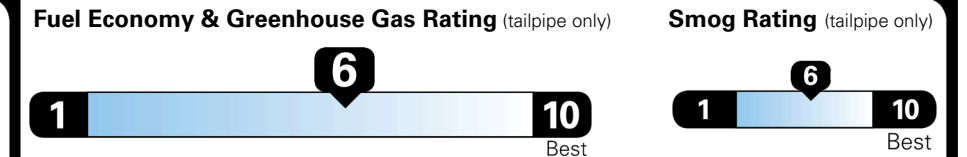

EPA DOT Fuel Economy and Environment

Gasoline Vehicle

Fuel Economy

35 MPG
combined city/hwy

35 MPG
city

36 MPG
highway

2.9 gallons per 100 miles

SMALL SUVs range from 14 to 138 MPG. The best vehicle rates 146 MPGe.

You save $1,500
in fuel costs over 5 years
compared to the average new vehicle.

Annual fuel cost $1,400