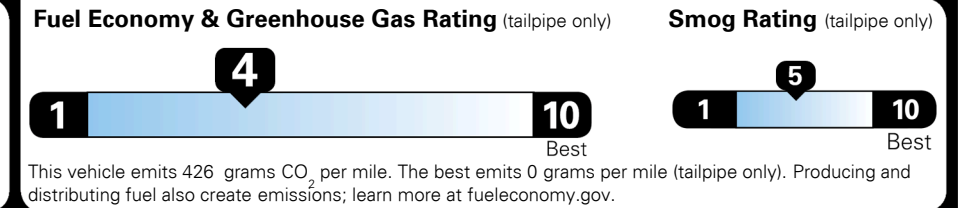

EPA DOT Fuel Economy and Environment

Gasoline Vehicle

You spend
\$3,000
 more in fuel costs
 over 5 years
 compared to the
 average new vehicle.

Annual fuel cost
\$2,500

Actual results will vary for many reasons, including driving conditions and how you drive and maintain your vehicle. The average new vehicle gets 28 MPG and costs \$9,500 to fuel over 5 years. Cost estimates are based on 15,000 miles per year at \$ 3.50 per gallon. MPGe is miles per gasoline gallon equivalent. Vehicle emissions are a significant cause of climate change and smog.