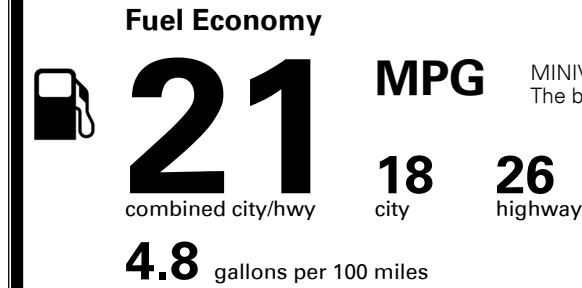

TOTAL MANUFACTURER'S SUGGESTED RETAIL PRICE ▶

\$ 52,755.00

TOTAL ADDITIONAL WEIGHT: 15.9

*Additional terms and conditions apply.
 **Kia Connect may be currently unavailable for some Model Year 2022 and newer vehicles sold or purchased in Massachusetts; please see owners.kia.com for more information.
 NOTE: When you purchase this vehicle, Kia America, Inc. collects personal information you provide to the dealership. For information on our collection and use of personal information and your rights, please see our Privacy Policy on www.kia.com.

EPA DOT Fuel Economy and Environment

Gasoline Vehicle

You spend
\$3,000
 more in fuel costs
 over 5 years
 compared to the
 average new vehicle.

Annual fuel cost
\$2,500

Actual results will vary for many reasons, including driving conditions and how you drive and maintain your vehicle. The average new vehicle gets 28 MPG and costs \$9,500 to fuel over 5 years. Cost estimates are based on 15,000 miles per year at \$ 3.50 per gallon. MPGe is miles per gasoline gallon equivalent. Vehicle emissions are a significant cause of climate change and smog.