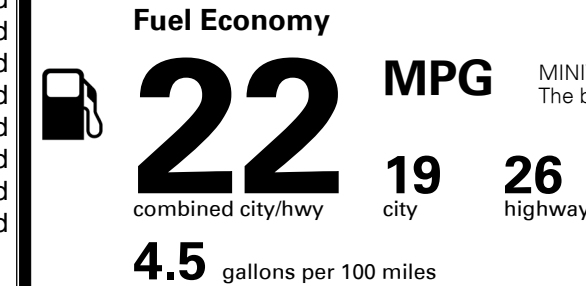

EPA DOT Fuel Economy and Environment

Gasoline Vehicle

MINIVANS range from 20 to 48 MPG. The best vehicle rates 140 MPGe.

You spend
$2,500
more in fuel costs
over 5 years
compared to the
average new vehicle.

Annual fuel cost
$2,450