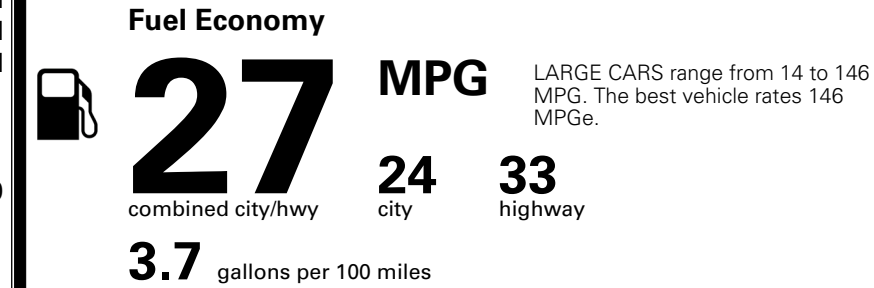

TOTAL MANUFACTURER'S SUGGESTED RETAIL PRICE ▶

\$ 33,675.00

TOTAL ADDITIONAL WEIGHT: 1.6

EPA DOT Fuel Economy and Environment

Gasoline Vehicle

You spend
\$750
 more in fuel costs
 over 5 years
 compared to the
 average new vehicle.