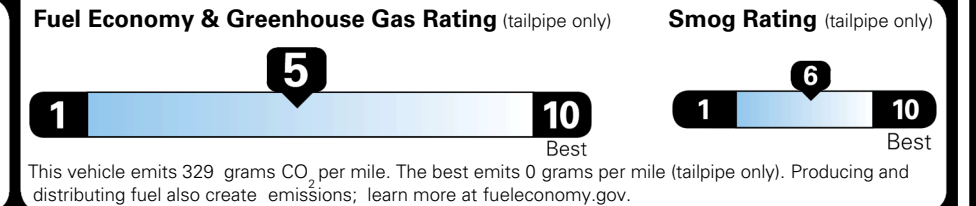

Actual results will vary for many reasons, including driving conditions and how you drive and maintain your vehicle. The average new vehicle gets 29 MPG and costs $8,500 to fuel over 5 years. Cost estimates are based on 15,000 miles per year at $ 3.30 per gallon. MPGe is miles per gasoline gallon equivalent. Vehicle emissions are a significant cause of climate change and smog.

fueleconomy.gov

Calculate personalized estimates and compare vehicles

GOVERNMENT 5-STAR SAFETY RATINGS

Overall Vehicle Score ★ ★ ★ ★ ★

Based on the combined rating of frontal, side and rollover.
Should ONLY be compared to other vehicles of similar size and weight.

Frontal Driver ★ ★ ★ ★ ★

Crash Passenger ★ ★ ★ ★ ★

Based on the risk of injury in a frontal impact.
Should ONLY be compared to other vehicles of similar size and weight.

Side Front seat ★ ★ ★ ★ ★

Crash Rear seat ★ ★ ★ ★ ★

Star ratings based on the risk of injury in a side impact.

Rollover ★ ★ ★ ★ ★

Star ratings based on the risk of rollover in a single-vehicle crash.

Star ratings range from 1 to 5 stars (★★★★★) with 5 being the highest.

Source: National Highway Traffic Safety Administration (NHTSA).

www.safercar.gov or 1-888-327-4236

Manufacturer's suggested retail price includes Manufacturer's recommended pre-delivery service. License and title fees, state and local taxes and other dealer installed options and accessories are not included in the manufacturer's suggested retail price.

PARTS CONTENT INFORMATION

FOR VEHICLES IN THIS CAR LINE U.S./CANADIAN
PARTS CONTENT: 0 %

MAJOR SOURCES OF FOREIGN PARTS:
KOREA: 90%

NOTE: PARTS CONTENT DOES NOT INCLUDE FINAL ASSEMBLY, DISTRIBUTION, OR OTHER NON-PARTS COSTS.

FOR THIS VEHICLE
FINAL ASSEMBLY POINT: HWASUNG, KOREA

COUNTRY OF ORIGIN
ENGINE (MOTOR): KOREA

TRANSMISSION: KOREA