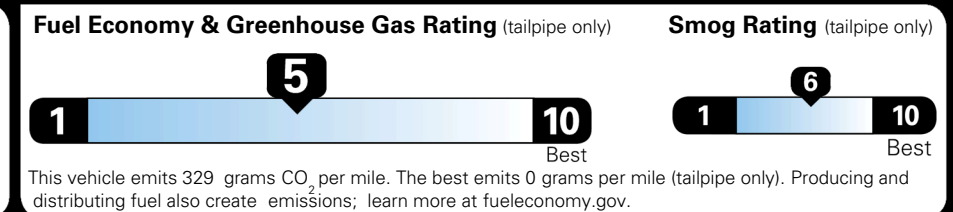

Actual results will vary for many reasons, including driving conditions and how you drive and maintain your vehicle. The average new vehicle gets 29 MPG and costs $8,500 to fuel over 5 years. Cost estimates are based on 15,000 miles per year at $ 3.30 per gallon. MPGe is miles per gasoline gallon equivalent. Vehicle emissions are a significant cause of climate change and smog.

fueleconomy.gov
Calculate personalized estimates and compare vehicles