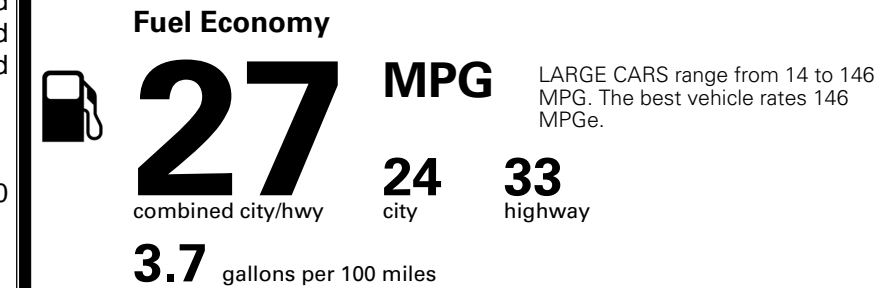

EPA DOT Fuel Economy and Environment

Gasoline Vehicle

You spend
$750
more in fuel costs
over 5 years
compared to the
average new vehicle.

Annual fuel cost
$1,850