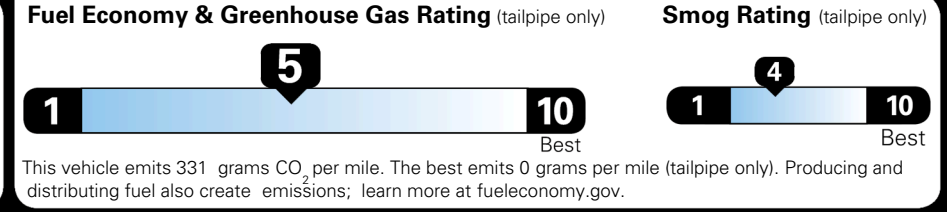

Actual results will vary for many reasons, including driving conditions and how you drive and maintain your vehicle. The average new vehicle gets 29 MPG and costs $8,500 to fuel over 5 years. Cost estimates are based on 15,000 miles per year at $ 3.30 per gallon. MPGe is miles per gasoline gallon equivalent. Vehicle emissions are a significant cause of climate change and smog.

fueleconomy.gov
Calculate personalized estimates and compare vehicles