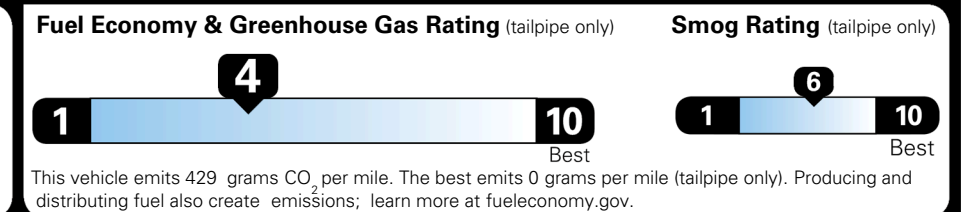

Actual results will vary for many reasons, including driving conditions and how you drive and maintain your vehicle. The average new vehicle gets 29 MPG and costs $8,000 to fuel over 5 years. Cost estimates are based on 15,000 miles per year at $ 3.10 per gallon. MPGe is miles per gasoline gallon equivalent. Vehicle emissions are a significant cause of climate change and smog.

fueleconomy.gov

Calculate personalized estimates and compare vehicles

GOVERNMENT 5-STAR SAFETY RATINGS

Overall Vehicle Score	Not Rated	
Based on the combined rating of frontal, side and rollover. Should ONLY be compared to other vehicles of similar size and weight.		
Frontal	Driver	Not Rated
Crash	Passenger	Not Rated
Based on the risk of injury in a frontal impact. Should ONLY be compared to other vehicles of similar size and weight.		
Side	Front seat	Not Rated
Crash	Rear seat	Not Rated
Star ratings based on the risk of injury in a side impact.		
Rollover	Not Rated	
Star ratings based on the risk of rollover in a single-vehicle crash.		

Star ratings range from 1 to 5 stars (★★★★★) with 5 being the highest.
Source: National Highway Traffic Safety Administration (NHTSA).
www.safercar.gov or 1-888-327-4236

Manufacturer's suggested retail price includes Manufacturer's recommended pre-delivery service. License and title fees, state and local taxes and other dealer installed options and accessories are not included in the manufacturer's suggested retail price.

PARTS CONTENT INFORMATION

FOR VEHICLES IN THIS CAR LINE U.S./CANADIAN PARTS CONTENT: 50 %

MAJOR SOURCES OF FOREIGN PARTS: KOREA: 35%

NOTE: PARTS CONTENT DOES NOT INCLUDE FINAL ASSEMBLY, DISTRIBUTION, OR OTHER NON-PARTS COSTS.

FOR THIS VEHICLE FINAL ASSEMBLY POINT: WEST POINT, GA, USA

COUNTRY OF ORIGIN ENGINE (MOTOR): KOREA
TRANSMISSION: USA