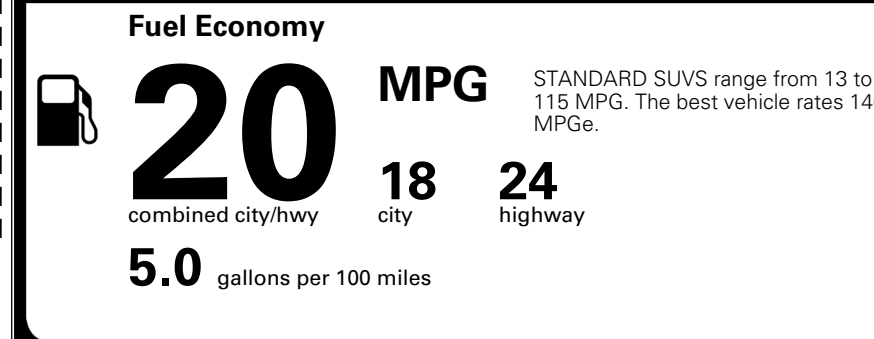

EPA DOT Fuel Economy and Environment

Gasoline Vehicle

You spend \$3,500 more in fuel costs over 5 years compared to the average new vehicle.

Annual fuel cost \$2,300

Actual results will vary for many reasons, including driving conditions and how you drive and maintain your vehicle. The average new vehicle gets 29 MPG and costs \$8,000 to fuel over 5 years. Cost estimates are based on 15,000 miles per year at \$ 3.10 per gallon. MPGe is miles per gasoline gallon equivalent. Vehicle emissions are a significant cause of climate change and smog.