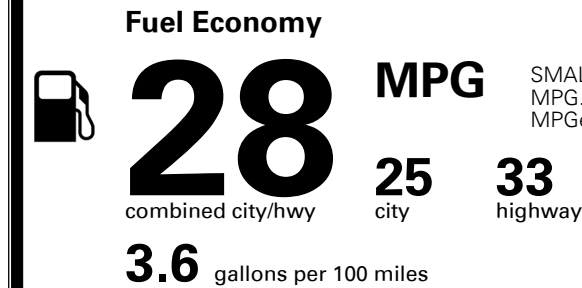

EPA DOT Fuel Economy and Environment

SMALL SUVs range from 14 to 125 MPG. The best vehicle rates 146 MPGe.

Gasoline Vehicle

You spend \$250 more in fuel costs over 5 years compared to the average new vehicle.