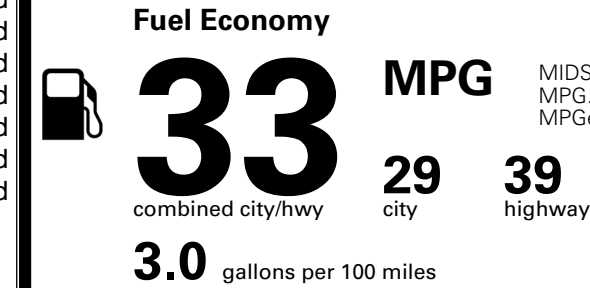

\$900.00

GT-Line Sunroof Package

- Power Sunroof w/ Sunshade

MSRP INCLUDING OPTIONS

\$ 27,590.00

INLAND FREIGHT AND HANDLING

\$ 1,245.00

TOTAL MANUFACTURER'S SUGGESTED RETAIL PRICE ▶

\$ 28,835.00

TOTAL ADDITIONAL WEIGHT:

EPA DOT Fuel Economy and Environment

Gasoline Vehicle

You save
\$1,000
 in fuel costs
 over 5 years
 compared to the
 average new vehicle.

Annual fuel cost
\$1,500

Actual results will vary for many reasons, including driving conditions and how you drive and maintain your vehicle. The average new vehicle gets 29 MPG and costs \$8,500 to fuel over 5 years. Cost estimates are based on 15,000 miles per year at \$ 3.30 per gallon. MPGe is miles per gasoline gallon equivalent. Vehicle emissions are a significant cause of climate change and smog.