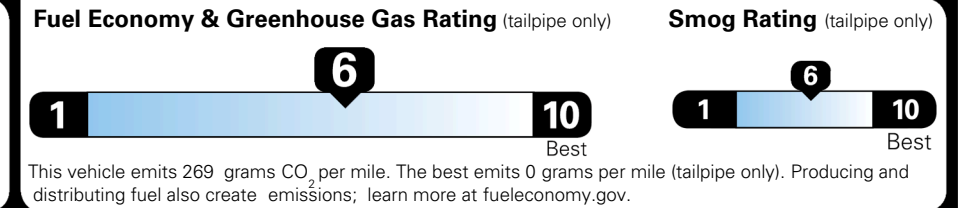

\$ 28,835.00

TOTAL ADDITIONAL WEIGHT:

EPA DOT Fuel Economy and Environment

Gasoline Vehicle

You save
\$1,000
 in fuel costs
 over 5 years
 compared to the
 average new vehicle.

Annual fuel cost
\$1,500

Actual results will vary for many reasons, including driving conditions and how you drive and maintain your vehicle. The average new vehicle gets 29 MPG and costs \$8,500 to fuel over 5 years. Cost estimates are based on 15,000 miles per year at \$ 3.30 per gallon. MPGe is miles per gasoline gallon equivalent. Vehicle emissions are a significant cause of climate change and smog.